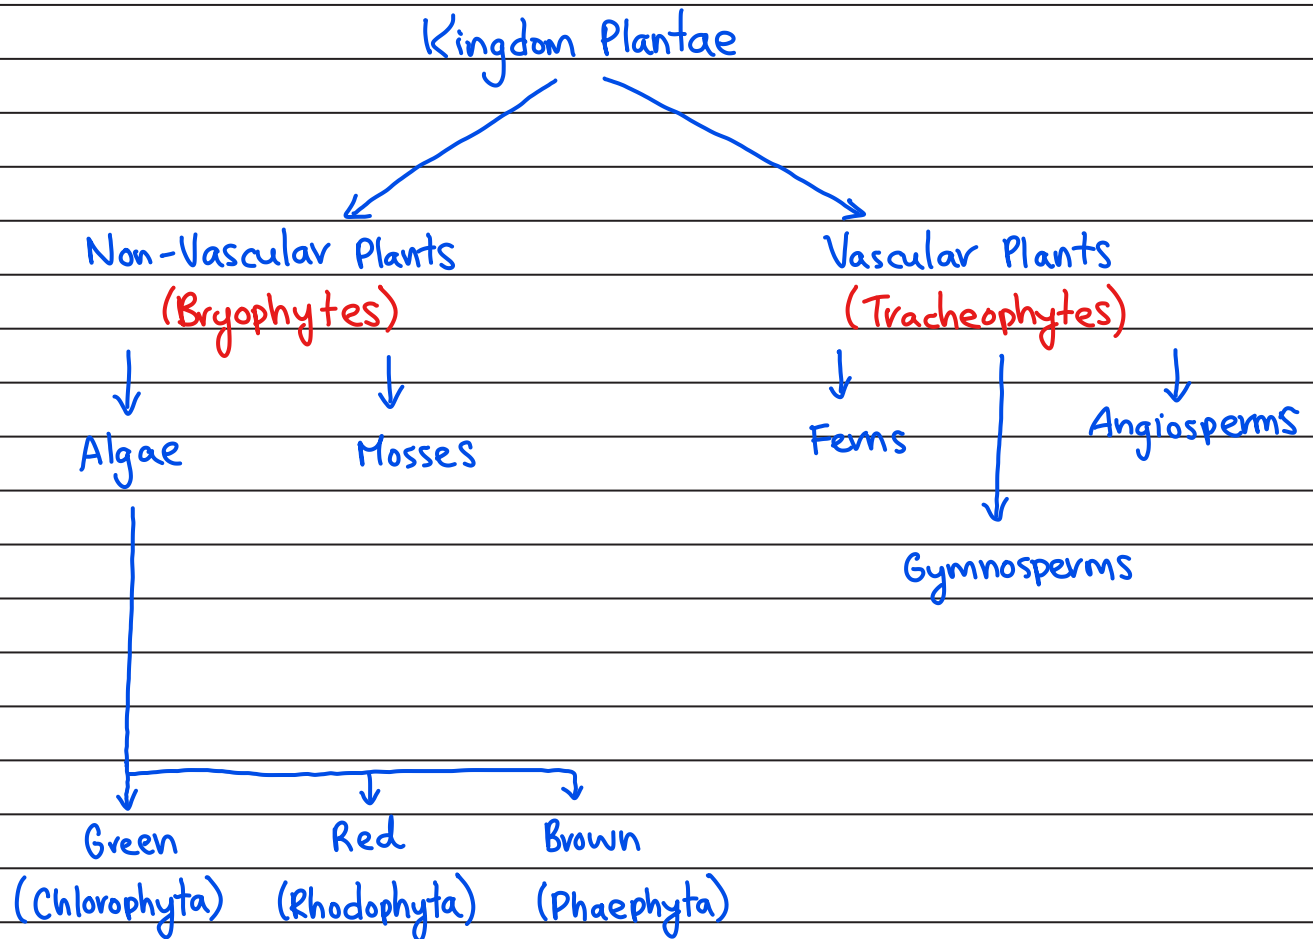

Kingdom Plantae

April 17th/23

Phyla Bryophyta - Mosses, Liverworts, Hornworts

- More complex than algae but simpler than vascular plants such as trees and flowers.
- Found on **land** but need to be close to water for photosynthesis and reproduction.

Structure :

- have short **stalks** with green leaf-like structures branching off them.
- root-like **rhizoids** from lower part of plant to ground.